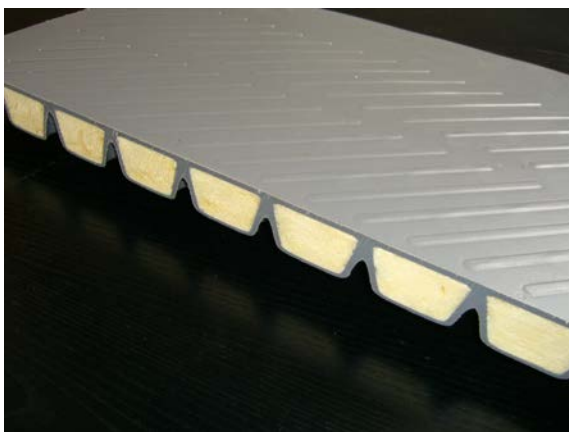

Insulation

terracovert-ICE® is a unique, patented design which offers the very best in thermal insulation being filled with foamed polyurethane and because the top surfaces overlap there are no gaps between the tiles to let the cold through or melt the ice.

The finest insulation.....