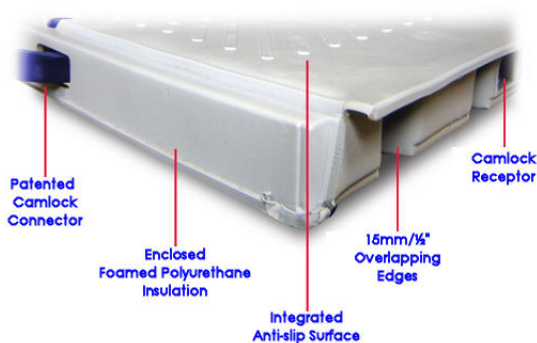

### Why terracover-ICE® is superior to all other products.

The use of a terracover-ICE® conversion cover allows a multitude of events to take place, **without removing the ice!**

This provides the ability for the fastest possible conversions, from ice pad, to non-ice event and back again, meaning far less costs incurred!

### Stronger and Faster

terracovert-ICE® is supplied in solid panels, 2 metres x 2 metres x 35mm (6ft 7ins x 6ft 7ins x 1.25ins) and each 4 square metre (43 square feet) panel locks to its adjacent panel by means of 8 camlocks, which take fractions of a second to lock and unlock. All panels overlap to provide one continuous flat floor. Being solid (i.e. not in "rolls") and interlocking means that the system is tremendously strong, so it can easily withstand the weight of a fully loaded fork-lift (with pneumatic tires) carrying chair pallets, thus ensuring the fastest set-up and breakdowns.