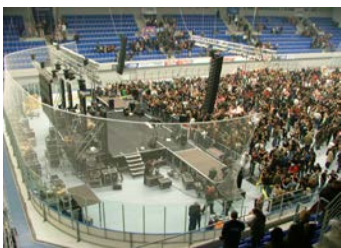

Concerts .....