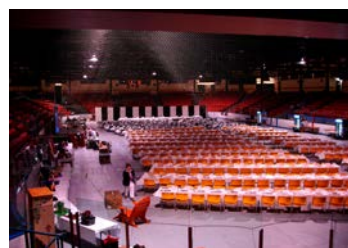

Concerts .....

Indoor Football....

Large Scale Dinners....

Wrestling Matches....

Religious Gatherings/Conferences ..... Tradeshows.....

Basketball.... or gain extra seating for smaller ice shows

### Stronger and Faster

terracovert-ICE® is supplied in solid panels, 2 metres x 2 metres x 35mm (6ft 7ins x 6ft 7ins x 1.25ins) and each 4 square metre (43 square feet) panel locks to its adjacent panel by means of 8 camlocks, which take fractions of a second to lock and unlock. All panels overlap to provide one continuous flat floor. Being solid (i.e. not in "rolls") and interlocking means that the system is tremendously strong, so it can easily withstand the weight of a fully loaded fork-lift (with pneumatic tires) carrying chair pallets, thus ensuring the fastest set-up and breakdowns.